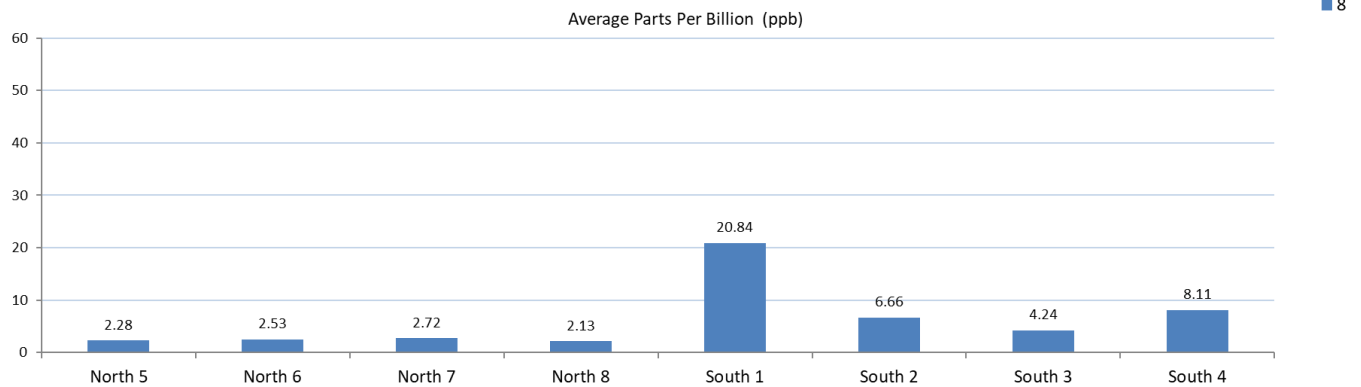

# Gold Bar Fence Line Monitoring Data August 2022

The below chart shows the average monthly H<sub>2</sub>S readings taken from 8 locations around the Gold Bar fence line. The readings that we take at these stations are spot readings – instantaneous captures of air samples. The air conditions captured in these samples may only exist for a moment in time.

## August 2022:

- We were able to capture 248 spot readings, taken across each of the 8 stations
- The average spot reading in August overall was 6.188 ppb
- The highest spot reading at any location in August was 242 ppb
  - This reading occurred during a shutdown of the West Scrubber due to a tube failure on the main and backup bleach pumps. Maintenance was called in to repair the pumps.